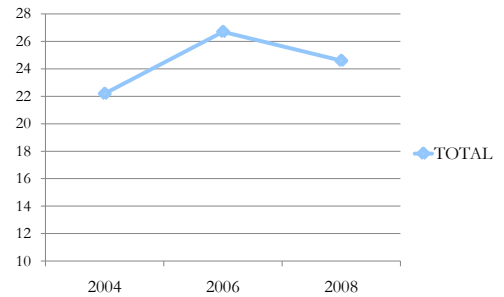

Portland Police Department Violations compared to MYDAUS results 2003-2008

RESULTS: Student Survey Data 2004, 2006, 2008 MYDAUS, grades 6-12

"I would be caught by police"

RESULTS: Student Survey Data 2004, 2006, 2008 MYDAUS, grades 11 -12