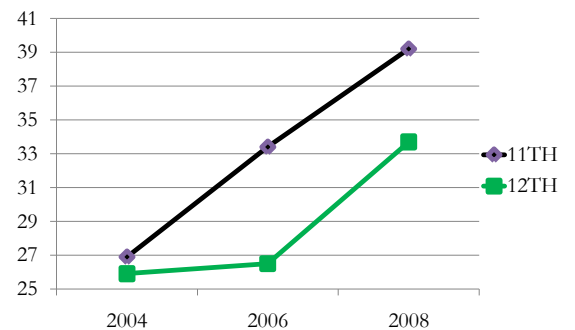

RESULTS: Student Survey Data 2004, 2006, 2008 MYDAUS, grades 11 -12

"Alcohol is hard or very hard to get"

Jo Morrissey, Assistant Project Director
21 Reasons

773-7737 jmorrissey@mcd.org

21 Reasons is a project of MESAP (Maine's Environmental Substance Abuse Prevention Center) at Medical Care Development