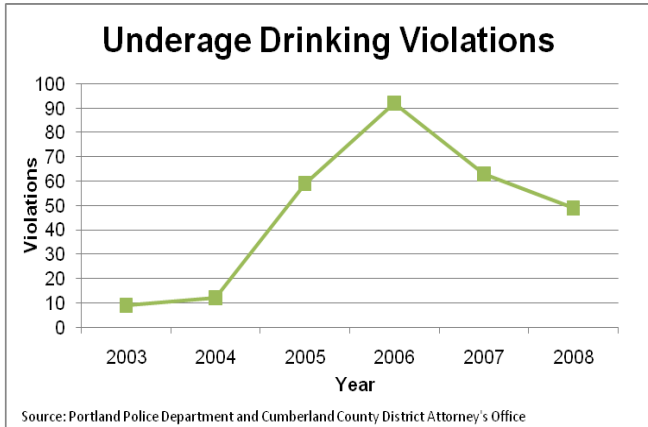

Portland Police Department Violations compared to MYDAUS results 2003-2008

RESULTS: Student Survey Data 2004, 2006, 2008 MYDAUS, grades 6-12

"I would be caught by police"

RESULTS: Student Survey Data 2004, 2006, 2008 MYDAUS, grades 11 -12